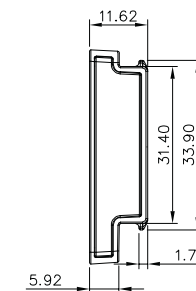

# NEWTON CORE 2.9 INCH

### Technical Details

Dimensions (mm)	85.67 X 42.79 X 11.62
Active display area (mm)	67.6 X 29.6
Resolution (pixel)	384 X 168
Pixel density	144 dpi
Display technology	Full graphic E-ink display
Bezel Color	Grey / White / Black / Customizable Colors
Pixel Color	BWR (Black, White, Red) or BWRY (Black, White, Red, Yellow)
Viewing angle	Nearly 180°
Usable pages	Up to 7 pages
Operating temperature	0°C to 40°C

### Technical Drawing

## NEWTON CORE 2.9 INCH

e-shelf-labels | S&K Solutions GmbH

Sailerwöhr 16 | 94032 Passau  
+49 (0) 851 / 2009 30 30

info@e-shelf-labels.com  
www.e-shelf-labels.com

a brand of   
solutions