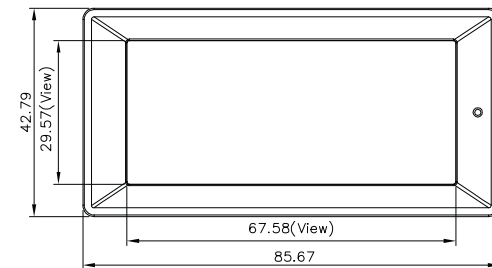

NEWTON CORE 2.9 INCH

Technical Details

Dimensions (mm)	85.67 X 42.79 X 11.62
Active display area (mm)	67.6 X 29.6
Resolution (pixel)	384 X 168
Pixel density	144 dpi
Display technology	Full graphic E-ink display
Bezel Color	Grey / White / Black / Customizable Colors
Pixel Color	BWR (Black, White, Red) or BWRY (Black, White, Red, Yellow)
Viewing angle	Nearly 180°
Usable pages	Up to 7 pages
Operating temperature	0°C to 40°C

Battery	CR2450 × 2ea
Battery lifetime	10 years (7.000-10.000 updates)
Encryption	128-bit AES
Compliance	FCC, IC, CE, TELEC, KC, RoHS
NFC	FeliCa NFC Forum Type 3
Waterproof	N/A
Button	N/A
LED	7 Colors (Red/Green/Blue/ Yellow/Cyan/Magenta/ White)
ESL operating frequency	2,4 GHz
Wireless firmware update	Yes

Technical Drawing