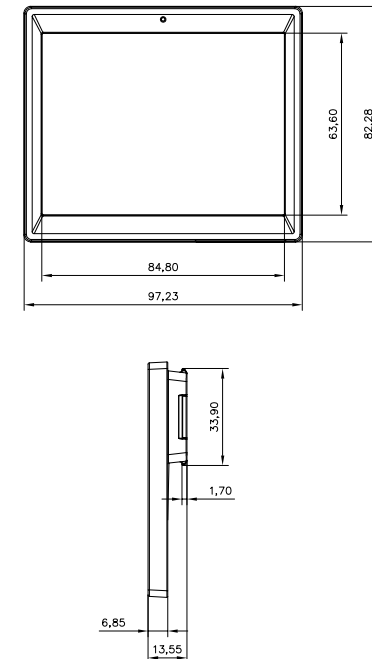

NEWTON CORE 4.2 INCH

Technical Details

Dimensions (mm)	97.13 X 82.18 X 13.55
Active display area (mm)	84.8 X 63.6
Resolution (pixel)	400 X 300
Pixel density	120 dpi
Display technology	Full graphic E-ink display
Bezel Color	Grey / White / Black / Customizable Colors
Pixel Color	BWR (Black, White, Red) or BWRY (Black, White, Red, Yellow)
Viewing angle	Nearly 180°
Usable pages	Up to 7 pages
Operating temperature	0°C to 40°C

Technical Drawing

NEWTON CORE 4.2 INCH

e-shelf-labels | S&K Solutions GmbH

Sailerwöhr 16 | 94032 Passau
+49 (0) 851 / 2009 30 30

info@e-shelf-labels.com
www.e-shelf-labels.com

a brand of 
solutions