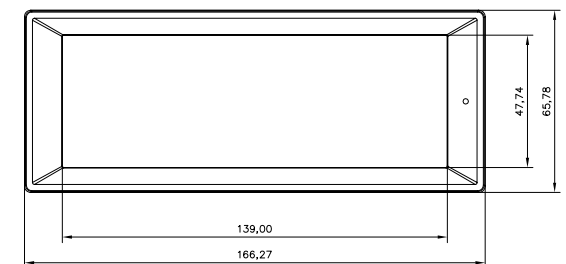

NEWTON CORE 5.8 INCH

Technical Details

Dimensions (mm)	166.16 X 65.67 X 13.26
Active display area (mm)	139.00 X 47.74
Resolution (pixel)	792 X 272
Pixel density	144 dpi
Display technology	Full graphic E-ink display
Bezel Color	Grey / White / Black / Customizable Colors
Pixel Color	BWR (Black, White, Red) or BWRY (Black, White, Red, Yellow)
Viewing angle	Nearly 180°
Usable pages	Up to 7 pages
Operating temperature	0°C to 40°C

Technical Drawing

NEWTON CORE 5.8 INCH

e-shelf-labels | S&K Solutions GmbH

Sailerwöhr 16 | 94032 Passau
+49 (0) 851 / 2009 30 30

info@e-shelf-labels.com
www.e-shelf-labels.com

a brand of 
solutions