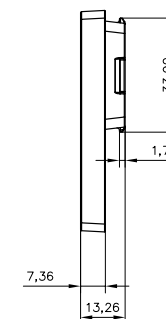

NEWTON CORE 5.8 INCH

Technical Details

Dimensions (mm)	166.16 X 65.67 X 13.26
Active display area (mm)	139.00 X 47.74
Resolution (pixel)	792 X 272
Pixel density	144 dpi
Display technology	Full graphic E-ink display
Bezel Color	Grey / White / Black / Customizable Colors
Pixel Color	BWR (Black, White, Red) or BWRY (Black, White, Red, Yellow)
Viewing angle	Nearly 180°
Usable pages	Up to 7 pages
Operating temperature	0°C to 40°C

Technical Drawing

NEWTON CORE 5.8 INCH

e-shelf-labels | S&K Solutions GmbH

Sailerwöhr 16 | 94032 Passau
+49 (0) 851 / 2009 30 30

info@e-shelf-labels.com
www.e-shelf-labels.com

a brand of 
solutions