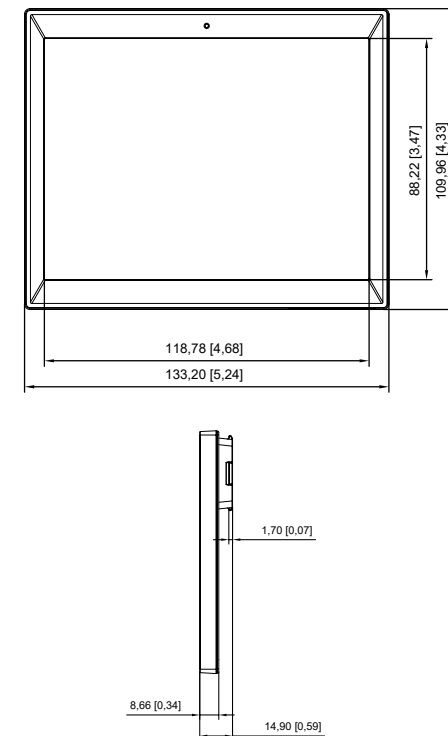

NEWTON CORE 6.1 INCH

Technical Details

Dimensions (mm)	133.20 X 109.96 X 14.90
Active display area (mm)	118.78 X 88.22
Resolution (pixel)	648 X 480
Pixel density	138 dpi
Display technology	Full graphic E-ink display
Bezel Color	Grey / White / Black / Customizable Colors
Pixel Color	BWR (Black, White, Red) or BWRY (Black, White, Red, Yellow)
Viewing angle	Nearly 180°
Usable pages	Up to 7 pages
Operating temperature	0°C to 40°C

Technical Drawing

NEWTON CORE 6.1 INCH

e-shelf-labels | S&K Solutions GmbH

Sailerwöhr 16 | 94032 Passau
+49 (0) 851 / 2009 30 30

info@e-shelf-labels.com
www.e-shelf-labels.com

a brand of 
solutions