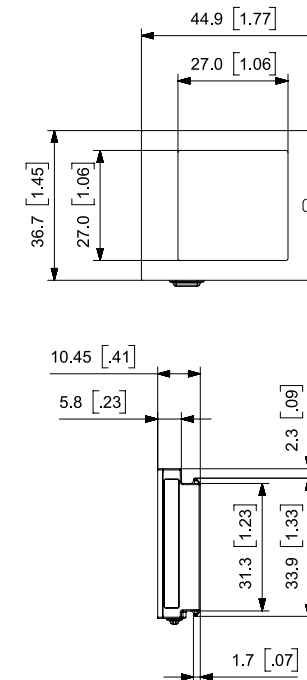

NEWTON PRO 1.6 INCH (H)

Technical Details

Dimensions (mm)	44.9 x 36.7 x 10.45
Active display area (mm)	27.0 x 27.0
Resolution (pixel)	200 x 200
Pixel density	188 dpi
Display technology	Full graphic E-ink display
Bezel Color	Grey / White / Black / Customizable Colors
Pixel Color	BWRY (Black, White, Red, Yellow)
Viewing angle	Nearly 180°
Usable pages	Up to 7 pages
Operating temperature	0°C to 40°C

Technical Drawing

NEWTON PRO 1.6 INCH (H)

e-shelf-labels | S&K Solutions GmbH

Sailerwöhr 16 | 94032 Passau
+49 (0) 851 / 2009 30 30

info@e-shelf-labels.com
www.e-shelf-labels.com

a brand of 
solutions