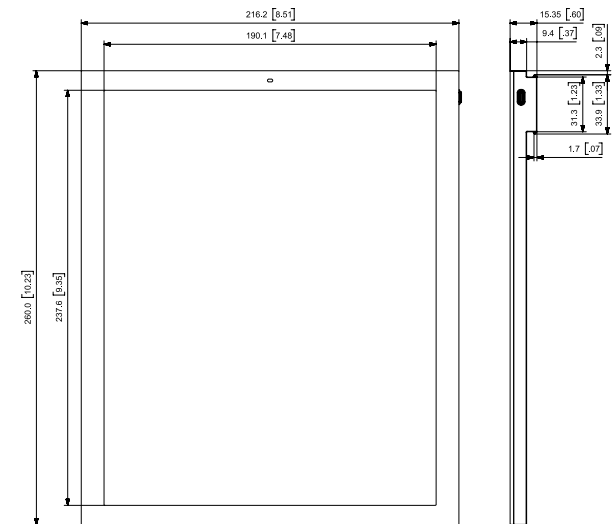

NEWTON PRO 12.2 INCH

Technical Details

Dimensions (mm)	216.2 X 260.0 X 15.35
Active display area (mm)	190.1 X 237.6
Resolution (pixel)	768 X 960
Pixel density	103 dpi
Display technology	Full graphic E-ink display
Bezel Color	Grey / White / Black / Customizable Colors
Pixel Color	BWRY (Black, White, Red, Yellow)
Viewing angle	Nearly 180°
Usable pages	Up to 7 pages
Operating temperature	0°C to 40°C

Technical Drawing

NEWTON PRO 12.2 INCH

e-shelf-labels | S&K Solutions GmbH

Sailerwöhr 16 | 94032 Passau
+49 (0) 851 / 2009 30 30

info@e-shelf-labels.com
www.e-shelf-labels.com

a brand of  solutions