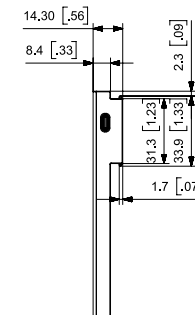

NEWTON PRO 6.1 INCH

Technical Details

Dimensions (mm)	133.20 X 109.96 X 14.90
Active display area (mm)	118.78 X 88.22
Resolution (pixel)	648 X 480
Pixel density	138 dpi
Display technology	Full graphic E-ink display
Bezel Color	Grey / White / Black / Customizable Colors
Pixel Color	BWRY (Black, White, Red, Yellow)
Viewing angle	Nearly 180°
Usable pages	Up to 7 pages
Operating temperature	0°C to 40°C

Battery	CR2450 × 4ea
Battery lifetime	10 years (7.000-10.000 updates)
Encryption	128-bit AES
Compliance	FCC, IC, CE, TELEC, KC, RoHS
NFC	FeliCa NFC Forum Type 3
Waterproof	IP68
Button	1
LED	7 Colors (Red/Green/Blue/ Yellow/Cyan/Magenta/ White)
ESL operating frequency	2,4 GHz
Wireless firmware update	Yes

Technical Drawing