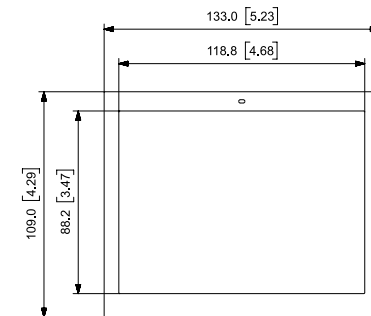

NEWTON PRO 6.1 INCH

Technical Details

Dimensions (mm)	133.20 X 109.96 X 14.90
Active display area (mm)	118.78 X 88.22
Resolution (pixel)	648 X 480
Pixel density	138 dpi
Display technology	Full graphic E-ink display
Bezel Color	Grey / White / Black / Customizable Colors
Pixel Color	BWRY (Black, White, Red, Yellow)
Viewing angle	Nearly 180°
Usable pages	Up to 7 pages
Operating temperature	0°C to 40°C

Battery	CR2450 × 4ea
Battery lifetime	10 years (7.000-10.000 updates)
Encryption	128-bit AES
Compliance	FCC, IC, CE, TELEC, KC, RoHS
NFC	FeliCa NFC Forum Type 3
Waterproof	IP68
Button	1
LED	7 Colors (Red/Green/Blue/ Yellow/Cyan/Magenta/ White)
ESL operating frequency	2,4 GHz
Wireless firmware update	Yes

Technical Drawing