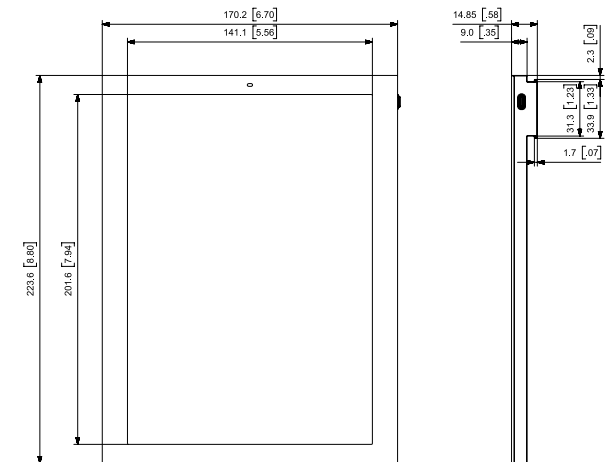

NEWTON PRO 9.7 INCH

Technical Details

Dimensions (mm)	170.2 X 223.6 X 14.85
Active display area (mm)	141.1 X 201.6
Resolution (pixel)	672 X 960
Pixel density	121 dpi
Display technology	Full graphic E-ink display
Bezel Color	Grey / White / Black / Customizable Colors
Pixel Color	BWRY (Black, White, Red, Yellow)
Viewing angle	Nearly 180°
Usable pages	Up to 7 pages
Operating temperature	0°C to 40°C

Technical Drawing

NEWTON PRO 9.7 INCH

e-shelf-labels | S&K Solutions GmbH

Sailerwöhr 16 | 94032 Passau
+49 (0) 851 / 2009 30 30

info@e-shelf-labels.com
www.e-shelf-labels.com

a brand of  solutions