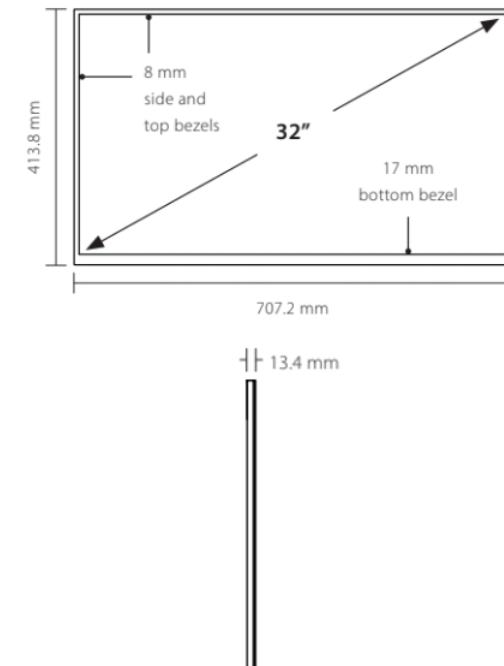

PLACE & PLAY 32"

Technical Details

Dimensions (mm)	707.2 x 413,8 x 13.4	Battery	Rechargeable Lithium-Polymer; 10,000Ah
Display technology	E Ink Carta electronic paper screen	Battery lifetime	up to 12 months
	16 level grayscale	Charging	Enclosed Micro USB charging cable
Active display area (mm)	691.2 x 388.8	Wi-Fi	WPA2-PSK, WPA2-EAP support
Resolution (pixels)	2560 x 1440	Operating frequency	2,4 GHz
Pixel pitch	94 ppi		
Viewing angle	180°		
Refresh rate	750 ms (4 bit full screen) / 100 ms (1 bit partial)		

Technical Drawing

PLACE & PLAY 32"

e-shelf-labels | S&K Solutions GmbH

Sailerwöhr 16 | 94032 Passau
+49 (0) 851 / 2009 30 30

info@e-shelf-labels.com
www.e-shelf-labels.com

a brand of  solutions